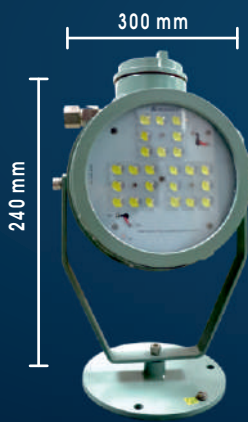

FGFP-06	FGFP-06	FGFP-07
WATTAGE	80W	100W	120W
CCT	6000K	6000K	6000K
Height	240 mm	240 mm	240 mm
Fixture Dia	300 mm	300 mm	300 mm

CRI >80

>50,000 Hrs.

Applications : Coal Fields, Industrial Sector, Petroleum Plant etc..