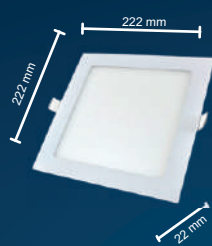

FGPL-34

WATTAGE : 24W
LxBxH : 222x222x22 mm
COLOUR : Cool White
CUT OUT DIA : 203 mm
BODY : PC

FGPL-53

WATTAGE : 24W
LxBxH : 222x222x22 mm
COLOUR : Warm White
CUT OUT DIA : 203 mm
BODY : PC