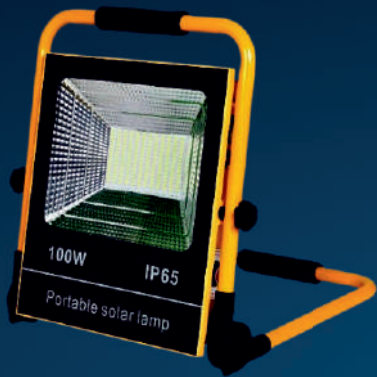

100W Rechargeable Flood Light