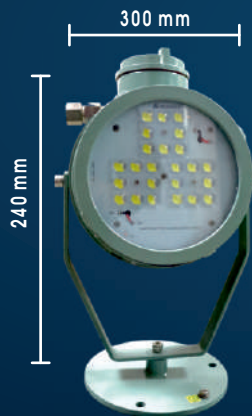

FGFP-06	FGFP-06	FGFP-07
WATTAGE	80W	100W	120W
CCT	6000K	6000K	6000K
Height	240 mm	240 mm	240 mm
Fixture Dia	300 mm	300 mm	300 mm

CRI >80

>50,000 Hrs.